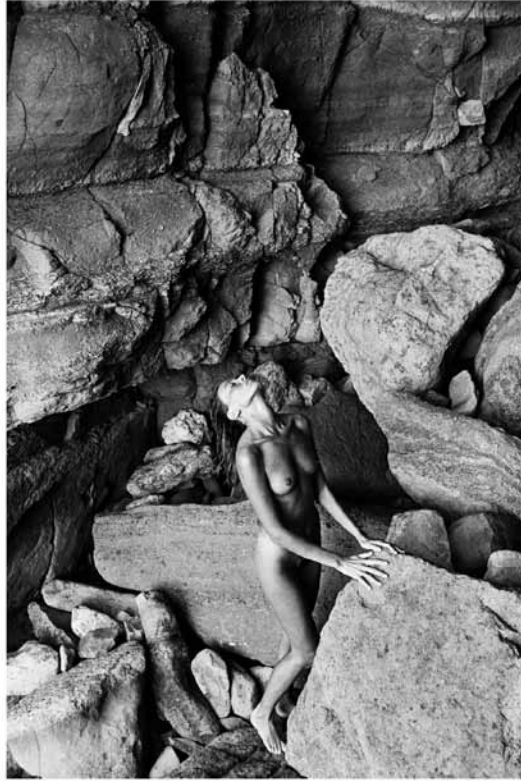

Antoine Verglas

12

1993 Cinthya St. Barth

Available as fine art pigment print on canvas & C-prints

11 x 14 inches (27.9 x 35.5 cm)

1-3/10 4-10/10

16 x 20 inches (40.6 x 50.8)

1-3/10 4-10/10

30 x 40 inches (76.2 x 101.6)

1-3/10 4-10/10

clic

Bookstore & Gallery

NEW YORK - EAST HAMPTON - ST. BARTH

www.clicgallery.com